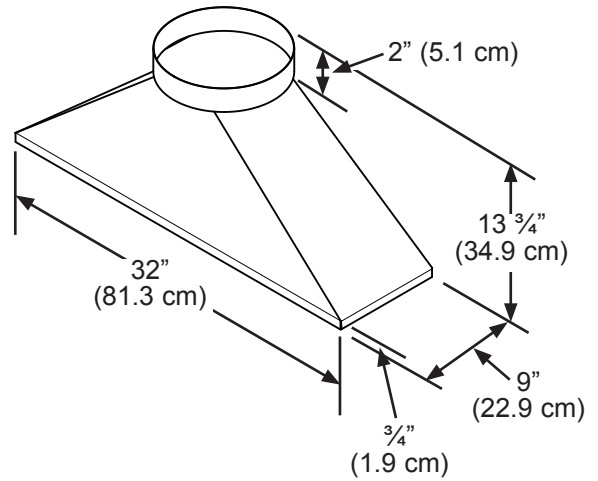

# EH, EHR & MH Wall Mount Range Hoods

Revised  
06/19/08

**30", 36", 42", 48", 54" Wide Hoods**

1/3

**PLANNING GUIDE**

**OVERALL DIMENSIONS**

OVERALL DIMENSIONS			
Model	A	B	C
EH/EHR3012	29 7/8" (75.9 cm)	26 7/8" (68.3 cm)	12 3/8" (31.4 cm)
EH/EHR3612	35 7/8" (91.1 cm)		
EH/EHR4212	41 7/8" (106.4 cm)		
EH/EHR4812	47 7/8" (121.6 cm)		
MH3012	29 7/8" (75.9 cm)	25 1/2" (64.8 cm)	
MH3612	35 7/8" (91.1 cm)		
MH4812	47 7/8" (121.6 cm)		
EH/EHR3018	29 7/8" (75.9 cm)	26 7/8" (68.3 cm)	
EH/EHR3618	35 7/8" (91.1 cm)		
EH/EHR4218	41 7/8" (106.4 cm)		
EH/EHR4818	47 7/8" (121.6 cm)		
EH/EHR5418	53 7/8" (136.8 cm)		
MH3018	29 7/8" (75.9 cm)	25 1/2" (64.8 cm)	
MH3618	35 7/8" (91.1 cm)		
MH4818	47 7/8" (121.6 cm)		

**DIMENSIONS OF OPTIONAL AHT10 TRANSITION**

**NOTES:**

1. The exhaust duct(s) and electrical wiring can be connected from either the top or the back of the hood.
2. All tolerances: +1/16", -0, (+1.6mm, -0), unless otherwise state

**Back Dimensions**

***Rear Exhaust Placement	
Nominal Hood Height	D
12"	4 1/2" (11.4 cm)
18"	6 1/8" (15.6 cm)

\* Models EH48, EHR48, MH48, EH54, EHR54

\*\* All other models